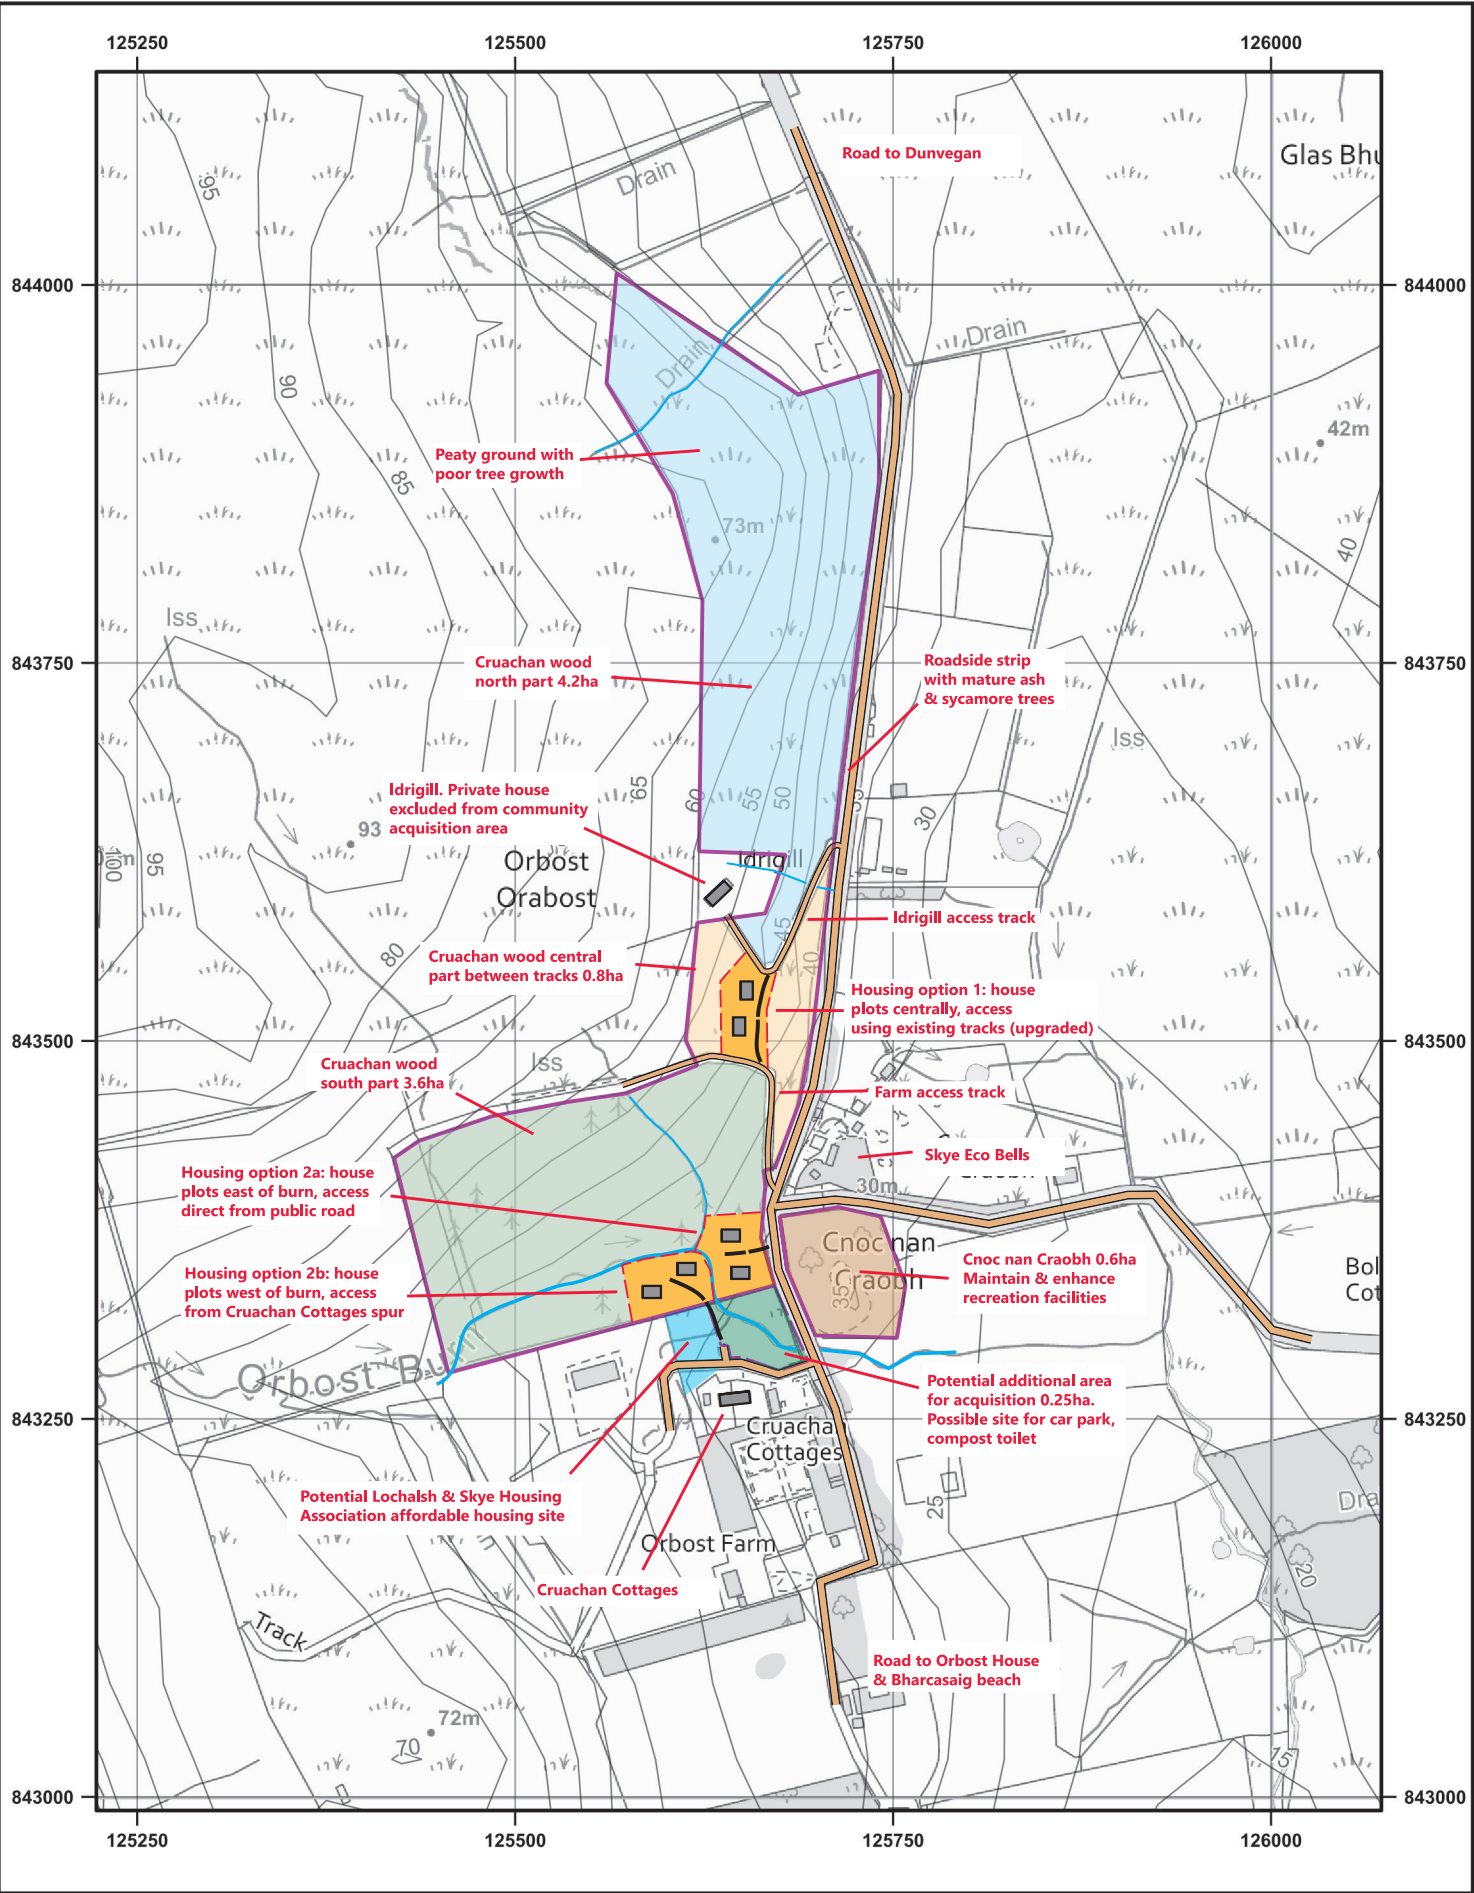

# Cruachan Wood & Cnoc nan Craobh: Site layout, key options and proposals

© Crown copyright and database rights 2024 Ordnance Survey AC0000848283. The representation of road, track or path is no evidence of a boundary or right of way. The representation of features as lines is no evidence of a property boundary.